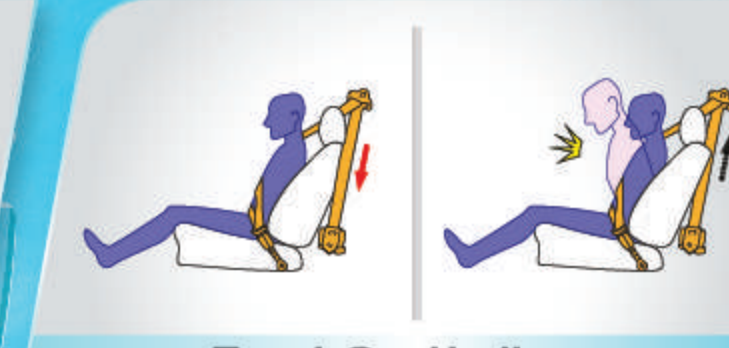

Front Seatbelt with Pretensioner
(Semua Tipe)